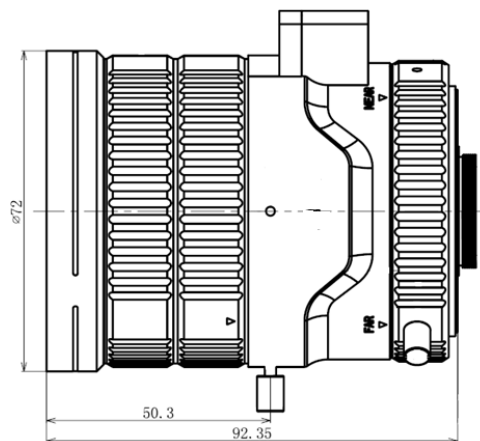

LENS-CM1140P-10M-IN Camera Lens

Specifications

Lens	LENS-CM1140P-10M-IN
Focal Length	11~40mm
Iris	F1.5, P-Iris
Lens Mount	C
Format	1"
Horizontal Angle of View	56.8° ~19.8° (H)
Dimensions(mm)	Φ72mmx92.35mm (Φ2.8" x3.6")
Weight	0.35kg(0.77lb)

Dimensions

Zhejiang Uniview Technologies Co.,Ltd.

South Tower, Building 10, Wanlun Science Park, 88 Jiangling Road, Hangzhou, P.R.China 310051

Email: overseasbusiness@uniview.com; globalsupport@uniview.com